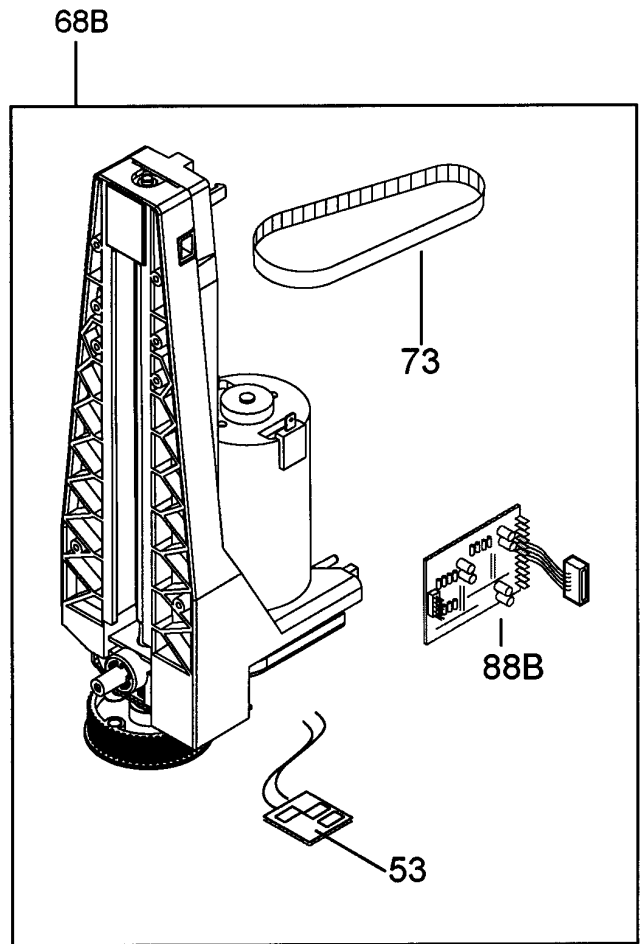

TEST LABEL

TEST LABEL

← TO PLACE AN ORDER CHECK THE LABEL

CCCCC **EE** SSSSS PPPP

AB=62B

DE'LONGHI INT/A/RU/SKA ESAM4200.S 0132212039

Pos.	Spare part code	Description
	5313210401	COVER
	7313217261	ASSY MOTOR (MOTION) + PULLEY SMALL 230V (SERVICE) ATTENTION CHECK TECH
01	5332143500	COVER
02	5332143400	COVER
04	7332210400	CLOSURE
05	5332143900	SIDE LEFT
06	5913210471	KNOB
07	5532146600	TANK
08	5332168900	REAR PANEL
09	5332143800	SIDE RIGHT
10	7332192000	CONTROL PANEL ASSEMBLY
11	5332274500	TRAY
12	7313220561	DOOR ASSY
13	5332142600	HOOK
14	5332145600	COVER
15	7332165800	TANK
16	5332203200	PROFILE
17	5332164000	CUP PLATE
18	5332213400	TRAY
19	5332225800	BOTTOM
20	5332266300	FLOAT
21	5332107900	MEASURING SPOON
27	5532118100	TUBE PTFE DI2-DE4 L=190 2BUSHES
28	6132101300	SPRING
30	5032526900	WIRING TCO
31	5332142200	SUPPORT
32	5132104100	MICROSWITCH
33	6132104700	SPRING

DE'LONGHI INT/A/RU/SKA ESAM4200.S 0132212039

Pos.	Spare part code	Description
34	5217100200	SENSOR NTC
35	7313219441	VALVE
36	5213211901	POWER BOARD
37	5332159800	SUPPORT
38	5132106900	PUMP
39	5232103200	PROTECTOR
40	5532118100	TUBE PTFE DI2-DE4 L=190 2BUSHES
41	7313216621	TAP
42	5532128300	KNOB
43	5132103900	MICROSWITCH
44	5232110000	CONTROL BOARD 11 PIN
45	5313217761	O-RING
46	533135	O-RING
47	5332113800	TUBE LOWER
48	5332249000	EXTENSION
49	5332229600	COVER
50	5132103900	MICROSWITCH
50A	5132105400	MICROSWITCH
51	VT205651	FILTER
52	5513212981	FRAME
53	5232110100	BOARD FEELER
54	5213212861	WATER VOLUME METER
55	5232104600	SENSOR REED
62B	7332203600	COMPLETE GRINDER
63	5313217751	O-RING
64	7313213911	GENERATOR
65	5332213000	PIN
66	5332144900	GASKET