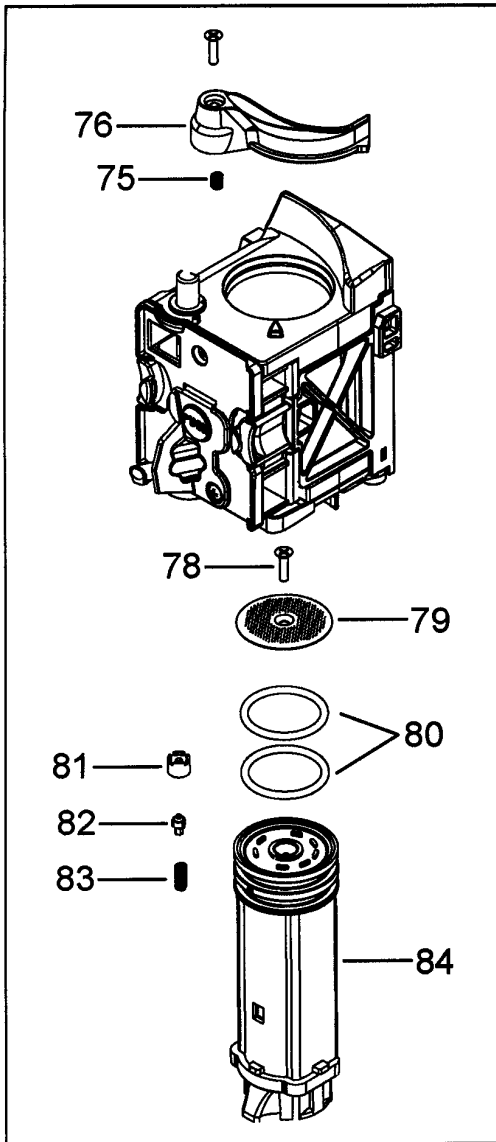

TEST LABEL

TEST LABEL

← TO PLACE AN ORDER CHECK THE LABEL

CCCCC **EE** SSSSS PPPP

AB=62B

DE'LONGHI INT/A/RU/SKA ESAM4200.S 0132212039

Pos.	Spare part code	Description
	5313210401	COVER
	7313217261	ASSY MOTOR (MOTION) + PULLEY SMALL 230V (SERVICE) ATTENTION CHECK TECH
01	5332143500	COVER
02	5332143400	COVER
04	7332210400	CLOSURE
05	5332143900	SIDE LEFT
06	5913210471	KNOB
07	5532146600	TANK
08	5332168900	REAR PANEL
09	5332143800	SIDE RIGHT
10	7332192000	CONTROL PANEL ASSEMBLY
11	5332274500	TRAY
12	7313220561	DOOR ASSY
13	5332142600	HOOK
14	5332145600	COVER
15	7332165800	TANK
16	5332203200	PROFILE
17	5332164000	CUP PLATE
18	5332213400	TRAY
19	5332225800	BOTTOM
20	5332266300	FLOAT
21	5332107900	MEASURING SPOON
27	5532118100	TUBE PTFE DI2-DE4 L=190 2BUSHES
28	6132101300	SPRING
30	5032526900	WIRING TCO
31	5332142200	SUPPORT
32	5132104100	MICROSWITCH
33	6132104700	SPRING

DE'LONGHI INT/A/RU/SKA ESAM4200.S 0132212039

Pos.	Spare part code	Description
34	5217100200	SENSOR NTC
35	7313219441	VALVE
36	5213211901	POWER BOARD
37	5332159800	SUPPORT
38	5132106900	PUMP
39	5232103200	PROTECTOR
40	5532118100	TUBE PTFE DI2-DE4 L=190 2BUSHES
41	7313216621	TAP
42	5532128300	KNOB
43	5132103900	MICROSWITCH
44	5232110000	CONTROL BOARD 11 PIN
45	5313217761	O-RING
46	533135	O-RING
47	5332113800	TUBE LOWER
48	5332249000	EXTENSION
49	5332229600	COVER
50	5132103900	MICROSWITCH
50A	5132105400	MICROSWITCH
51	VT205651	FILTER
52	5513212981	FRAME
53	5232110100	BOARD FEELER
54	5213212861	WATER VOLUME METER
55	5232104600	SENSOR REED
62B	7332203600	COMPLETE GRINDER
63	5313217751	O-RING
64	7313213911	GENERATOR
65	5332213000	PIN
66	5332144900	GASKET