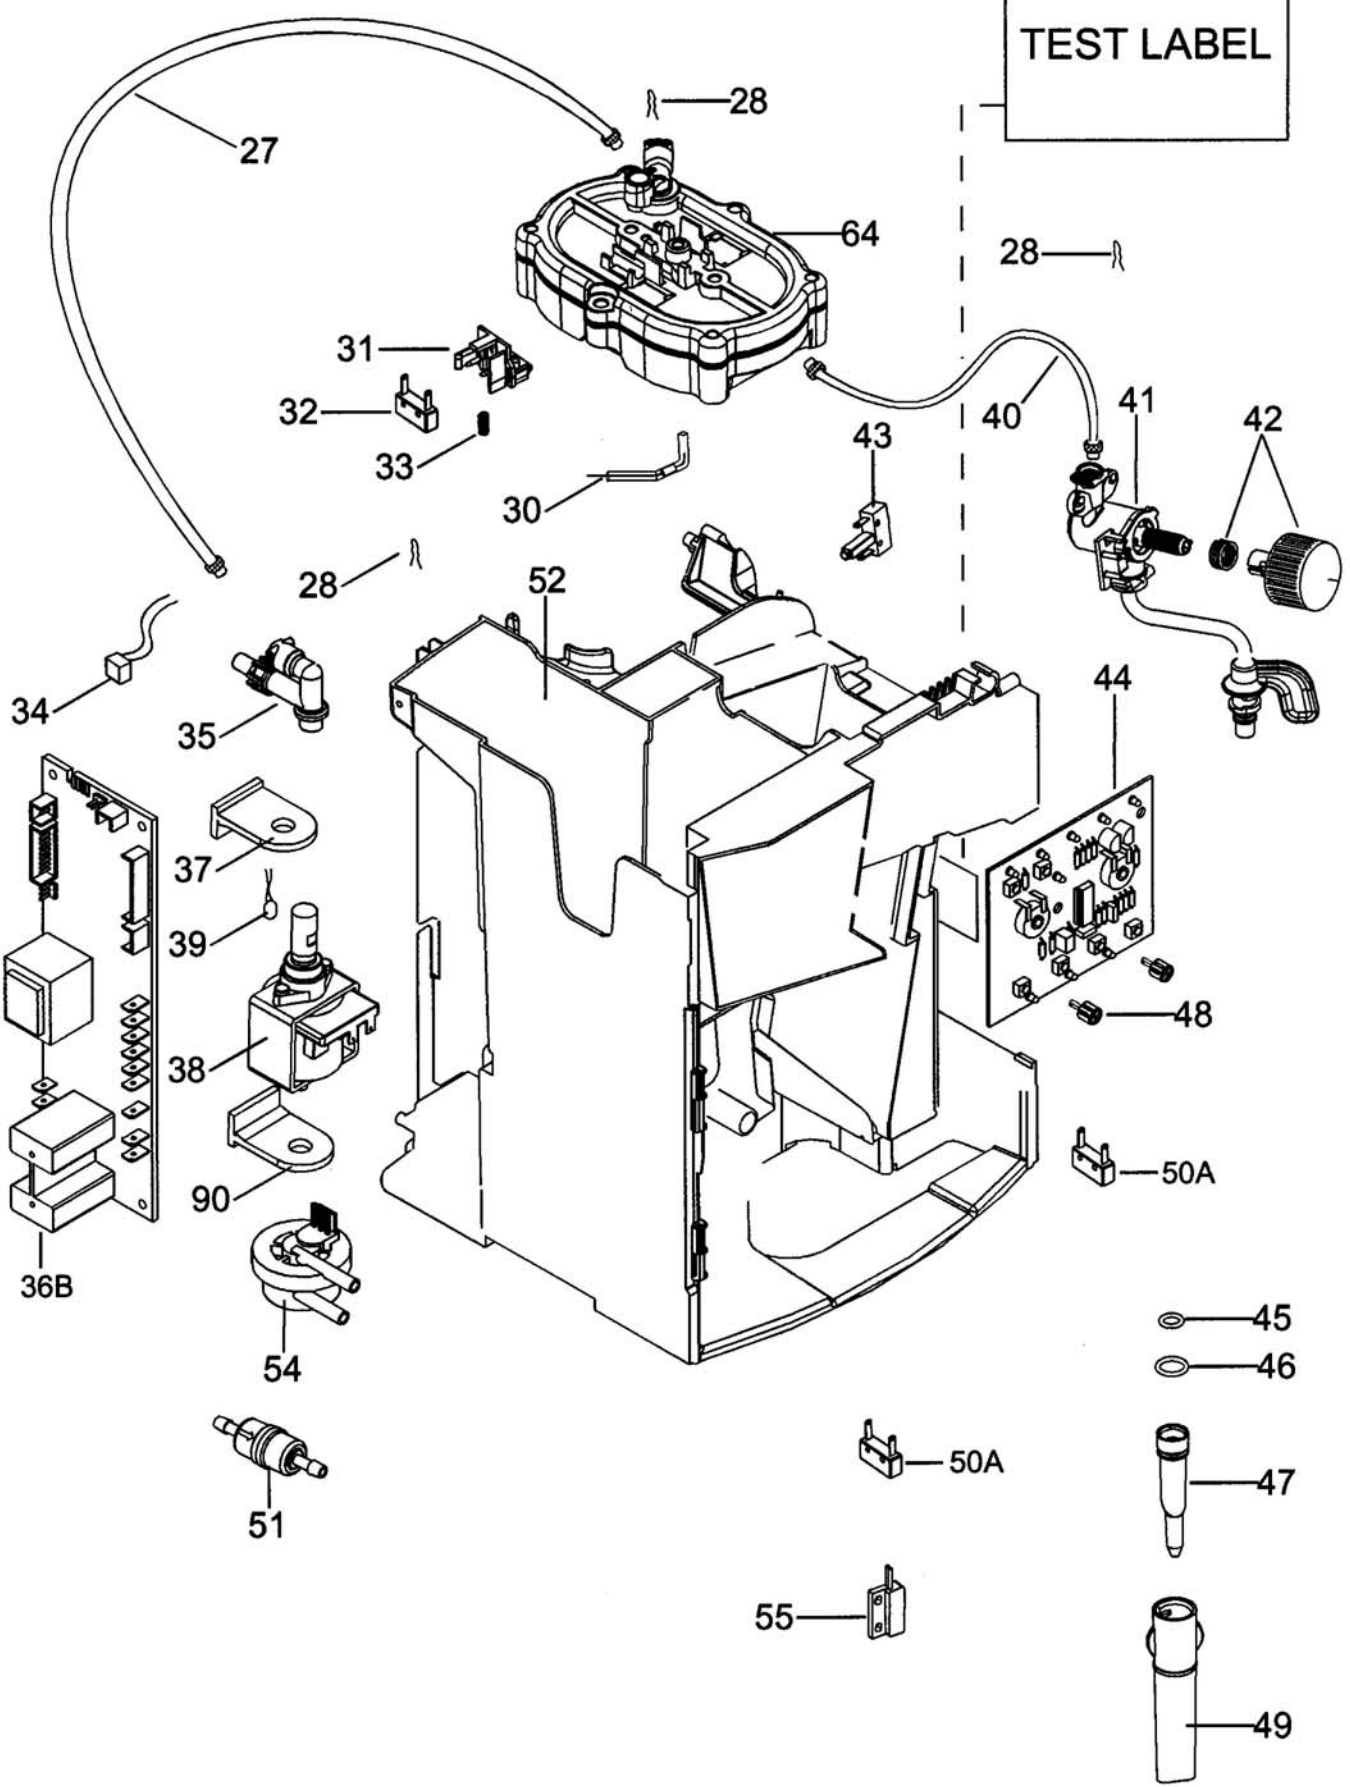

TEST LABEL

TEST LABEL

← TO PLACE AN ORDER CHECK THE LABEL

CCCCC **EE** SSSSS PPPP

AB=62B

DE'LONGHI INT/A/RU/SKA ESAM4200.S 0132212039

Pos.	Spare part code	Description
	5313210401	COVER
	7313217261	ASSY MOTOR (MOTION) + PULLEY SMALL 230V (SERVICE) ATTENTION CHECK TECH
01	5332143500	COVER
02	5332143400	COVER
04	7332210400	CLOSURE
05	5332143900	SIDE LEFT
06	5913210471	KNOB
07	5532146600	TANK
08	5332168900	REAR PANEL
09	5332143800	SIDE RIGHT
10	7332192000	CONTROL PANEL ASSEMBLY
11	5332274500	TRAY
12	7313220561	DOOR ASSY
13	5332142600	HOOK
14	5332145600	COVER
15	7332165800	TANK
16	5332203200	PROFILE
17	5332164000	CUP PLATE
18	5332213400	TRAY
19	5332225800	BOTTOM
20	5332266300	FLOAT
21	5332107900	MEASURING SPOON
27	5532118100	TUBE PTFE DI2-DE4 L=190 2BUSHES
28	6132101300	SPRING
30	5032526900	WIRING TCO
31	5332142200	SUPPORT
32	5132104100	MICROSWITCH
33	6132104700	SPRING

DE'LONGHI INT/A/RU/SKA ESAM4200.S 0132212039

Pos.	Spare part code	Description
34	5217100200	SENSOR NTC
35	7313219441	VALVE
36	5213211901	POWER BOARD
37	5332159800	SUPPORT
38	5132106900	PUMP
39	5232103200	PROTECTOR
40	5532118100	TUBE PTFE DI2-DE4 L=190 2BUSHES
41	7313216621	TAP
42	5532128300	KNOB
43	5132103900	MICROSWITCH
44	5232110000	CONTROL BOARD 11 PIN
45	5313217761	O-RING
46	533135	O-RING
47	5332113800	TUBE LOWER
48	5332249000	EXTENSION
49	5332229600	COVER
50	5132103900	MICROSWITCH
50A	5132105400	MICROSWITCH
51	VT205651	FILTER
52	5513212981	FRAME
53	5232110100	BOARD FEELER
54	5213212861	WATER VOLUME METER
55	5232104600	SENSOR REED
62B	7332203600	COMPLETE GRINDER
63	5313217751	O-RING
64	7313213911	GENERATOR
65	5332213000	PIN
66	5332144900	GASKET