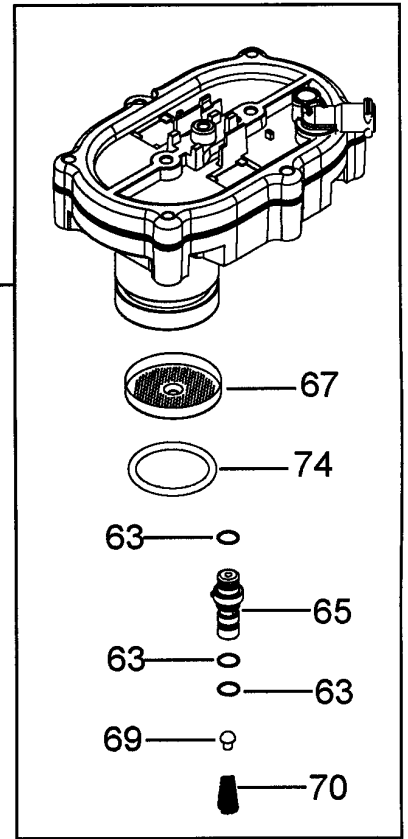

TEST LABEL

TEST LABEL

← TO PLACE AN ORDER CHECK THE LABEL

CCCCC **EE** SSSSS PPPP

AB=62B

DE'LONGHI INT/A/RU/SKA ESAM4200.S 0132212039

Pos.	Spare part code	Description
	5313210401	COVER
	7313217261	ASSY MOTOR (MOTION) + PULLEY SMALL 230V (SERVICE) ATTENTION CHECK TECH
01	5332143500	COVER
02	5332143400	COVER
04	7332210400	CLOSURE
05	5332143900	SIDE LEFT
06	5913210471	KNOB
07	5532146600	TANK
08	5332168900	REAR PANEL
09	5332143800	SIDE RIGHT
10	7332192000	CONTROL PANEL ASSEMBLY
11	5332274500	TRAY
12	7313220561	DOOR ASSY
13	5332142600	HOOK
14	5332145600	COVER
15	7332165800	TANK
16	5332203200	PROFILE
17	5332164000	CUP PLATE
18	5332213400	TRAY
19	5332225800	BOTTOM
20	5332266300	FLOAT
21	5332107900	MEASURING SPOON
27	5532118100	TUBE PTFE DI2-DE4 L=190 2BUSHES
28	6132101300	SPRING
30	5032526900	WIRING TCO
31	5332142200	SUPPORT
32	5132104100	MICROSWITCH
33	6132104700	SPRING

DE'LONGHI INT/A/RU/SKA ESAM4200.S 0132212039

Pos.	Spare part code	Description
34	5217100200	SENSOR NTC
35	7313219441	VALVE
36	5213211901	POWER BOARD
37	5332159800	SUPPORT
38	5132106900	PUMP
39	5232103200	PROTECTOR
40	5532118100	TUBE PTFE DI2-DE4 L=190 2BUSHES
41	7313216621	TAP
42	5532128300	KNOB
43	5132103900	MICROSWITCH
44	5232110000	CONTROL BOARD 11 PIN
45	5313217761	O-RING
46	533135	O-RING
47	5332113800	TUBE LOWER
48	5332249000	EXTENSION
49	5332229600	COVER
50	5132103900	MICROSWITCH
50A	5132105400	MICROSWITCH
51	VT205651	FILTER
52	5513212981	FRAME
53	5232110100	BOARD FEELER
54	5213212861	WATER VOLUME METER
55	5232104600	SENSOR REED
62B	7332203600	COMPLETE GRINDER
63	5313217751	O-RING
64	7313213911	GENERATOR
65	5332213000	PIN
66	5332144900	GASKET